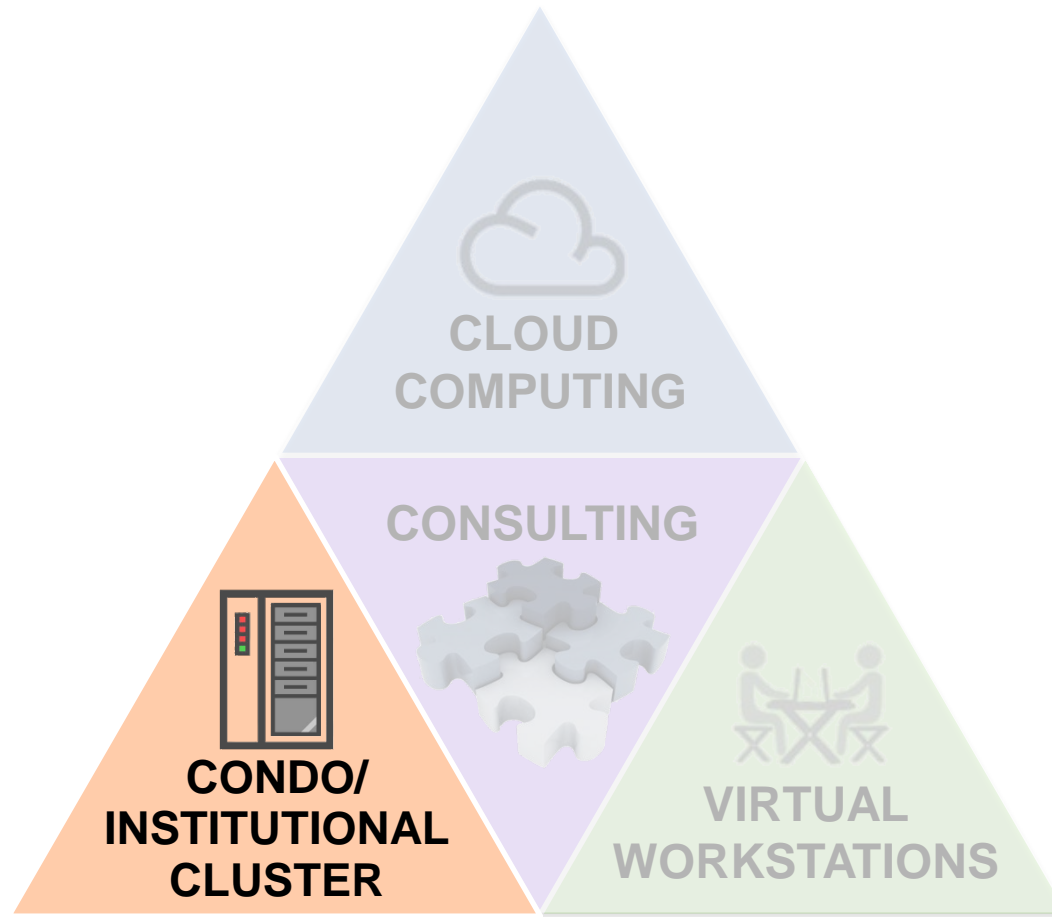

A scenic view of the Berkeley campus at sunset. The sun is low on the horizon, casting a warm glow over the city. In the background, the Sather Tower (Cathedral of Learning) is visible, along with other campus buildings and the surrounding hills. The foreground is filled with trees and foliage, some of which are silhouetted against the bright sky.

Research IT: Mission

Research IT provides research information technologies, consulting, and community for the Berkeley campus. Our goal: Advance research by providing faculty and students the best IT services possible.

Research IT: Services

Current Programs:

- Berkeley Research Computing
- Research Data Management
- Digital Humanities
- Museum Informatics

Research IT: Future

Reviewing now for Future:

- Data Analysis: Quantitative and Qualitative Tools
- Data Visualization and GIS
- Web Publishing and Collaboration
- Software Licensing and Distribution
- Research Application Development Support

BRC Services

Savio HPC Cluster and Condo

Cloud Support Services

Analytics Environments on Demand

Consulting

... and Community

Partnership

Lawrence Berkeley National Laboratory