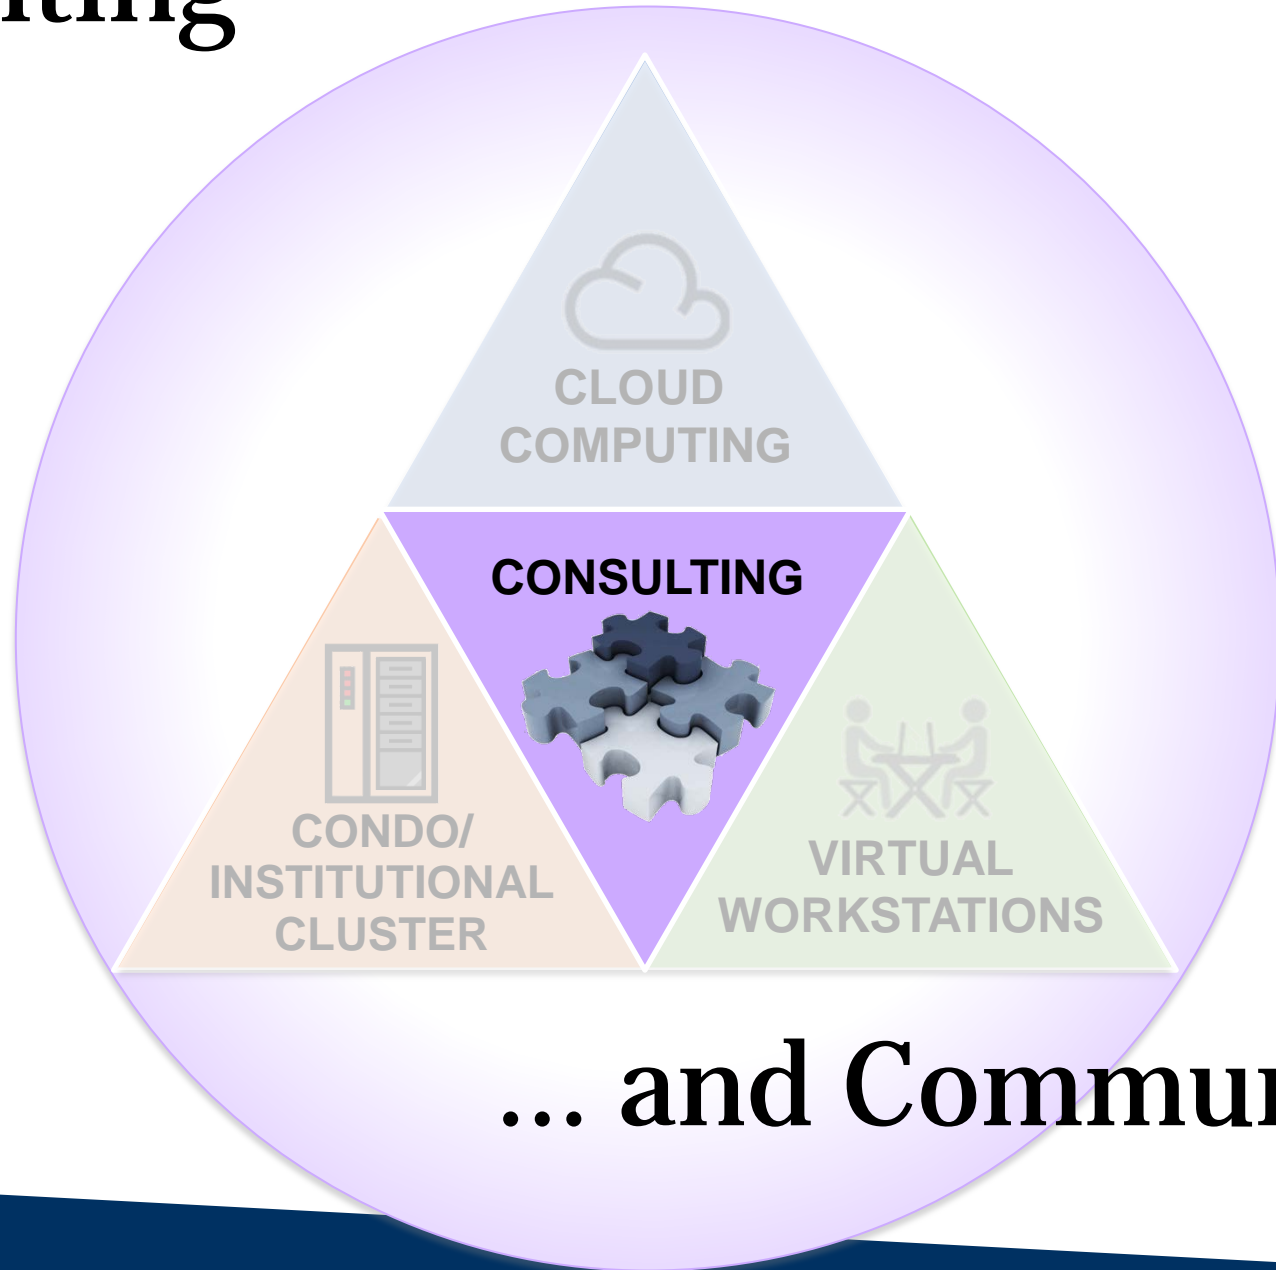

A scenic view of the Berkeley campus at sunset. The sun is low on the horizon, casting a warm glow over the city. In the background, the Sather Tower (Cathedral of Learning) is visible, along with other campus buildings and the surrounding hills. The foreground is filled with trees and foliage, some of which are silhouetted against the bright sky.

Research IT: Mission

Research IT provides research information technologies, consulting, and community for the Berkeley campus. Our goal: Advance research by providing faculty and students the best IT services possible.

Research IT: Services

Current Programs:

- Berkeley Research Computing
- Research Data Management
- Digital Humanities
- Museum Informatics

Research IT: Future

Reviewing now for Future:

- Data Analysis: Quantitative and Qualitative Tools
- Data Visualization and GIS
- Web Publishing and Collaboration
- Software Licensing and Distribution
- Research Application Development Support

BRC Services

Savio HPC Cluster and Condo

Cloud Support Services

Analytics Environments on Demand

Consulting

... and Community

Partnership

Lawrence Berkeley National Laboratory