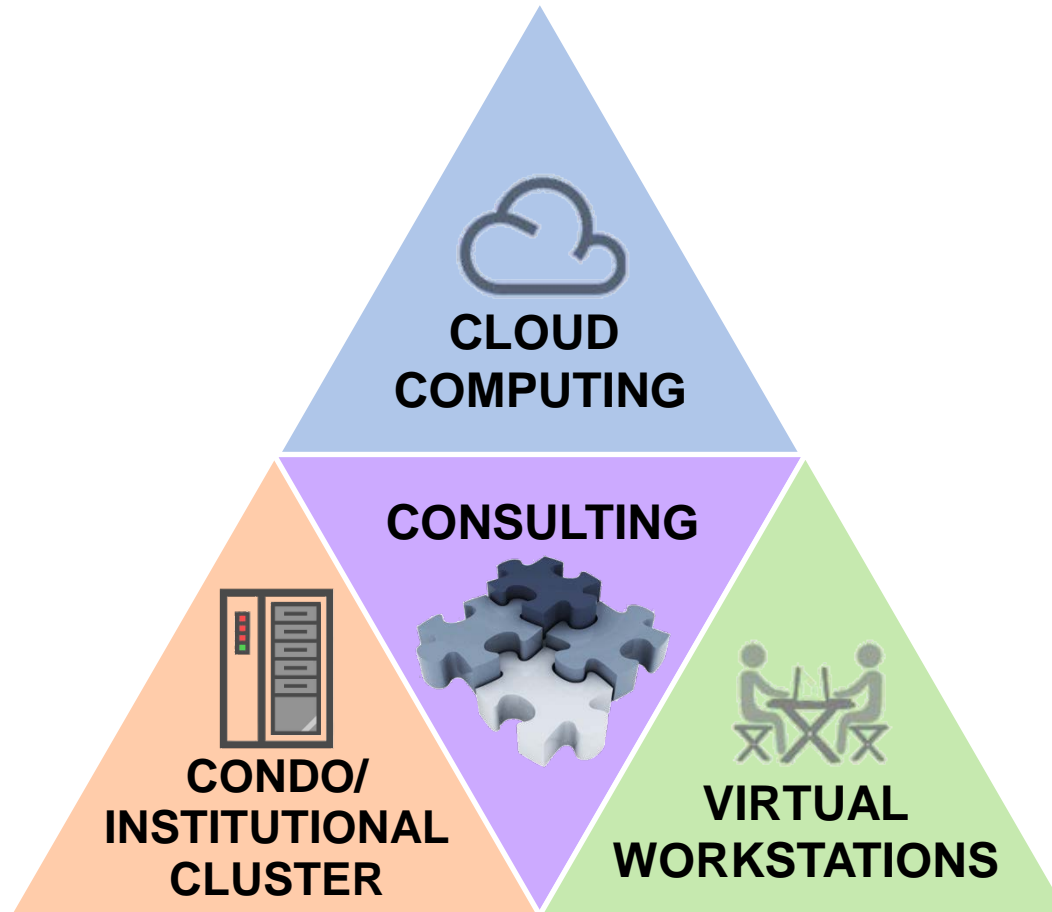

A scenic view of the Berkeley campus at sunset. The sun is low on the horizon, casting a warm glow over the city. In the background, the Sather Tower (Cathedral of Learning) is visible, along with other campus buildings and the surrounding hills. The foreground is filled with trees and foliage, some of which are silhouetted against the bright sky.

Research IT: Mission

Research IT provides research information technologies, consulting, and community for the Berkeley campus. Our goal: Advance research by providing faculty and students the best IT services possible.

Research IT: Services

Current Programs:

- Berkeley Research Computing
- Research Data Management
- Digital Humanities
- Museum Informatics

Research IT: Future

Reviewing now for Future:

- Data Analysis: Quantitative and Qualitative Tools
- Data Visualization and GIS
- Web Publishing and Collaboration
- Software Licensing and Distribution
- Research Application Development Support

BRC Services

Savio HPC Cluster and Condo

Cloud Support Services

Analytics Environments on Demand

Consulting

... and Community

Partnership

Lawrence Berkeley National Laboratory