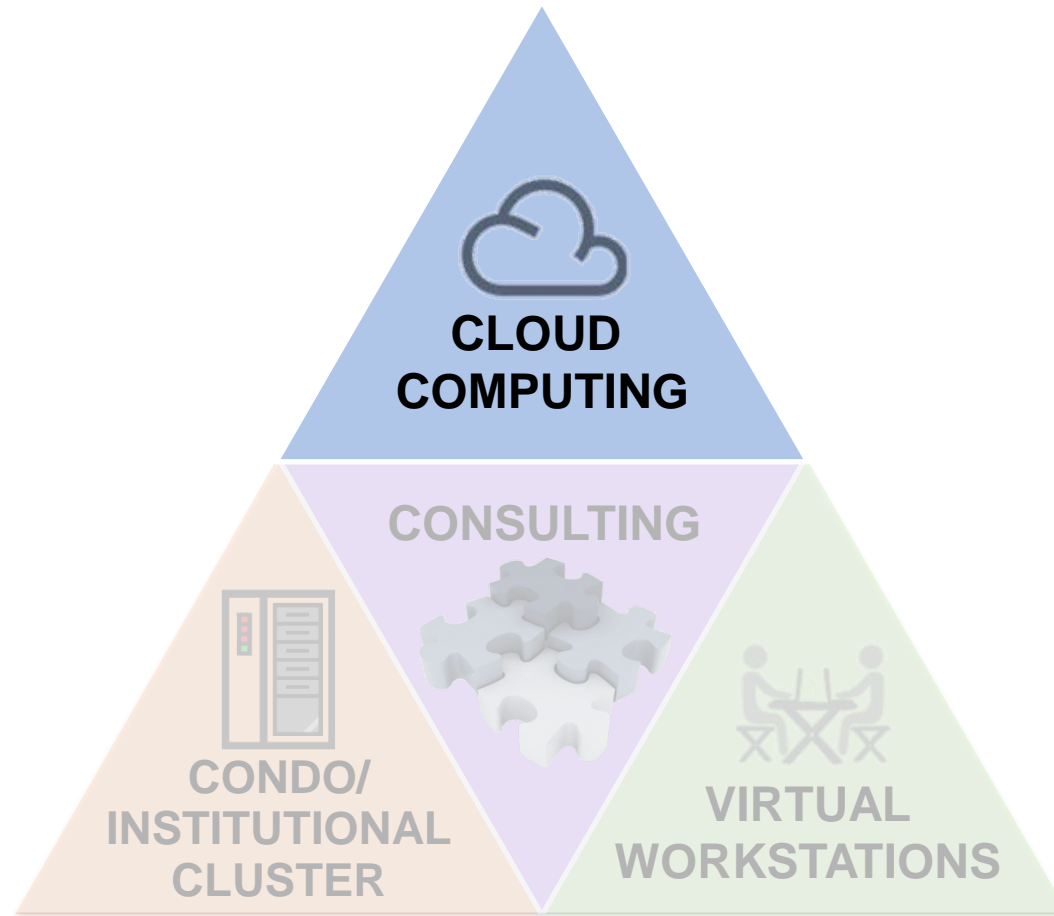

A scenic view of the Berkeley campus at sunset. The sun is low on the horizon, casting a warm glow over the city. In the background, the Sather Tower (Cathedral of Learning) is visible, along with other campus buildings and the surrounding hills. The foreground is filled with trees and foliage, some of which are silhouetted against the bright sky.

Research IT: Mission

Research IT provides research information technologies, consulting, and community for the Berkeley campus. Our goal: Advance research by providing faculty and students the best IT services possible.

Research IT: Services

Current Programs:

- Berkeley Research Computing
- Research Data Management
- Digital Humanities
- Museum Informatics

Research IT: Future

Reviewing now for Future:

- Data Analysis: Quantitative and Qualitative Tools
- Data Visualization and GIS
- Web Publishing and Collaboration
- Software Licensing and Distribution
- Research Application Development Support

BRC Services

Savio HPC Cluster and Condo

Cloud Support Services

Analytics Environments on Demand

Consulting

... and Community

Partnership

Lawrence Berkeley National Laboratory