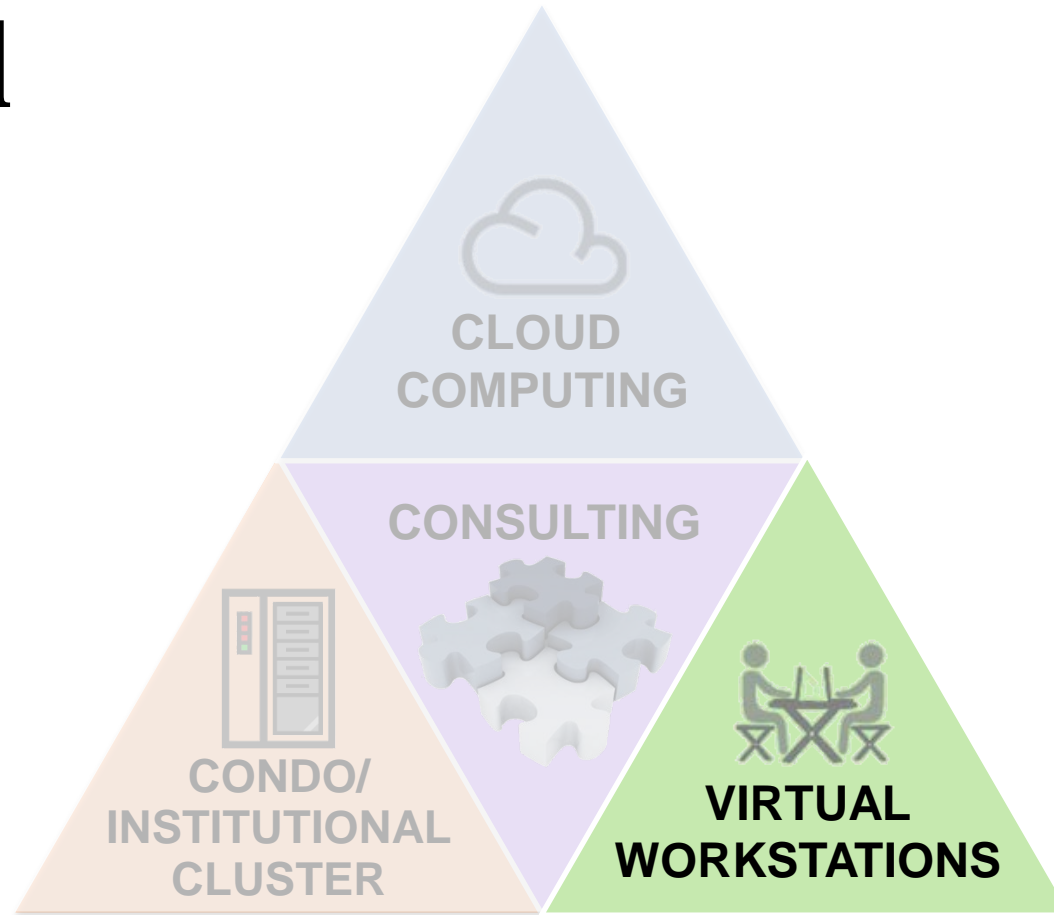

A scenic view of the Berkeley campus at sunset. The sun is low on the horizon, casting a warm glow over the city. In the background, the Sather Tower (Cathedral of Learning) is visible, along with other campus buildings and the surrounding hills. The foreground is filled with trees and foliage, some of which are silhouetted against the bright sky.

Research IT: Mission

Research IT provides research information technologies, consulting, and community for the Berkeley campus. Our goal: Advance research by providing faculty and students the best IT services possible.

Research IT: Services

Current Programs:

- Berkeley Research Computing
- Research Data Management
- Digital Humanities
- Museum Informatics

Research IT: Future

Reviewing now for Future:

- Data Analysis: Quantitative and Qualitative Tools
- Data Visualization and GIS
- Web Publishing and Collaboration
- Software Licensing and Distribution
- Research Application Development Support

BRC Services

Savio HPC Cluster and Condo

Cloud Support Services

Analytics Environments on Demand

Consulting

... and Community

Partnership

Lawrence Berkeley National Laboratory